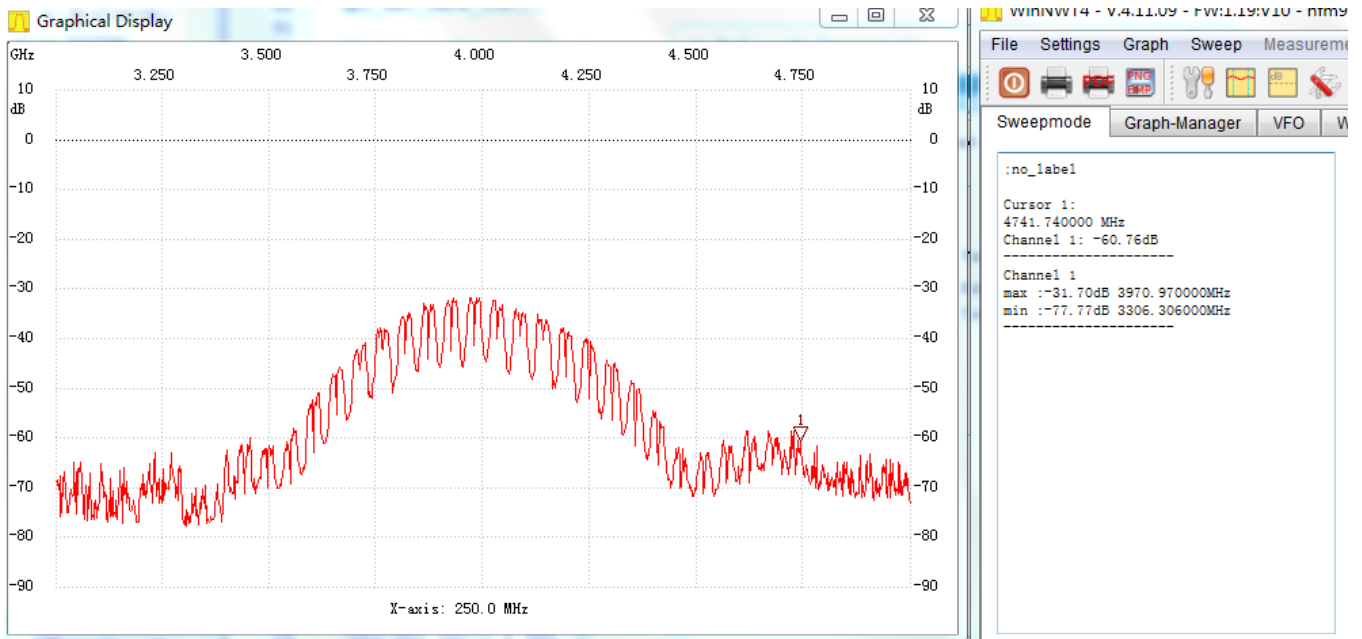

Description

Item	Description	Remarks
Network Standard	IEEE802.15.4 - 2011	
Frequency band	3.5GHz - 6.5GHz Channel 1: 3.25GHz - 3.75GHz Channel 2: 3.75GHz - 4.25GHz Channel 3: 4.25GHz - 4.75GHz Channel 5: 6.25GHz - 6.75GHz	Default use: 4GHz Channel 2: (3.75GHz-4.25GHz)
Channel Frequency Width	500MHz	
Rate	110Kbps/850Kbps/6.8Mbps	Default use 6.8Mbps
Output power	Max -30dBm/MHz (see figure 1 & 2)	0dB-30.5dB Software editable
Modulation Mode	BPM with BPSK	
FDMA	4 channels	
CDMA	2 different code / channel	
Working Mode	Time of flight (TOF)	
Coverage	Up to 50M(Max) in line of sight With PA up to 200M(Max) in line of sight	

Figure 1: Tx Spectrum Channel 2

Figure 2: Tx Spectrum Channel 3