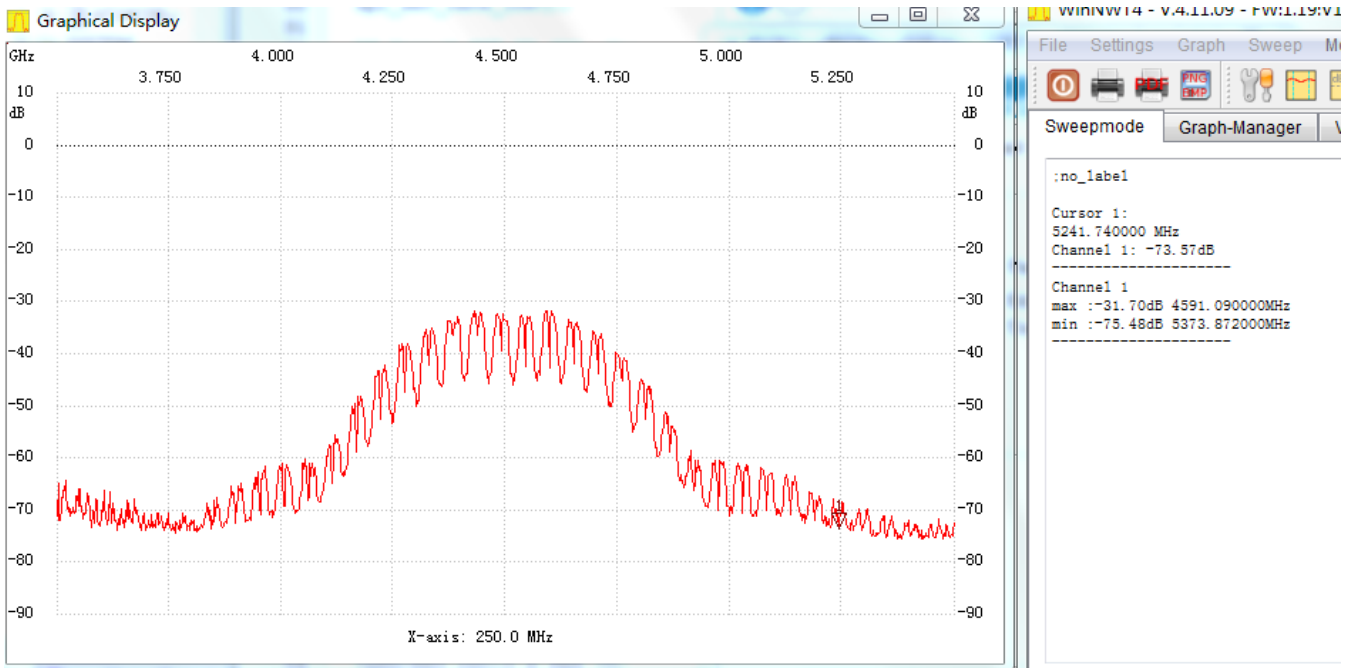

Description

Item	Description	Remarks
Network Standard	IEEE802.15.4 - 2011	
Frequency band	3.5GHz - 6.5GHz Channel 1: 3.25GHz - 3.75GHz Channel 2: 3.75GHz - 4.25GHz Channel 3: 4.25GHz - 4.75GHz Channel 5: 6.25GHz - 6.75GHz	Default use: 4GHz Channel 2: (3.75GHz-4.25GHz)
Channel Frequency Width	500MHz	
Rate	110Kbps/850Kbps/6.8Mbps	Default use 6.8Mbps
Output power	Max -30dBm/MHz (see figure 1 & 2)	0dB-30.5dB Software editable
Modulation Mode	BPM with BPSK	
FDMA	4 channels	
CDMA	2 different code / channel	
Working Mode	Time of flight (TOF)	
Coverage	Up to 50M(Max) in line of sight With PA up to 200M(Max) in line of sight	

Figure 1: Tx Spectrum Channel 2

Figure 2: Tx Spectrum Channel 3